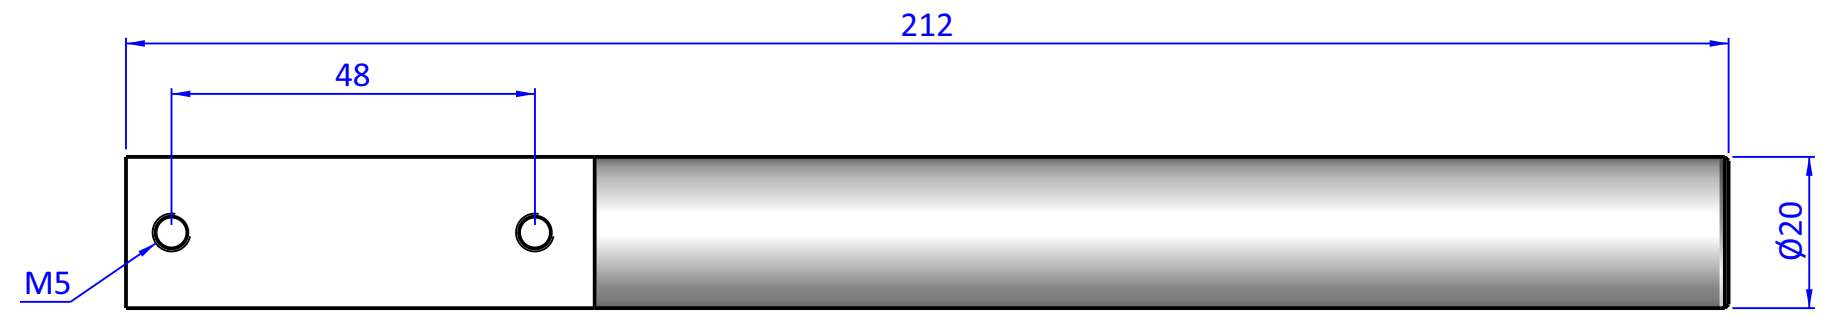

Item	Name	Q.ty
1	GAZ.32.20.150	1

THE PROPERTY OF THE DRAWING IS ESTABLISHED BY LAW. IT IS FORBIDDEN TO PRODUCE OR SHOW IT TO THIRD PART. WITHOUT A WRITTEN AGREEMENT.

Format A3
UNI 936-76

 FPS FPSERVICES AUTOMATION		DESIGNED FROM FPS Automation		REVIEW A	
		DATE 22/08/2023	WEIGHT 0,087kg		
GENERAL TOLERANCE UNI - ISO 2768 CLASSE f	DESCRIPTION CA.GAZ.32.20.60		CODE CA.GAZ.32.20.150		