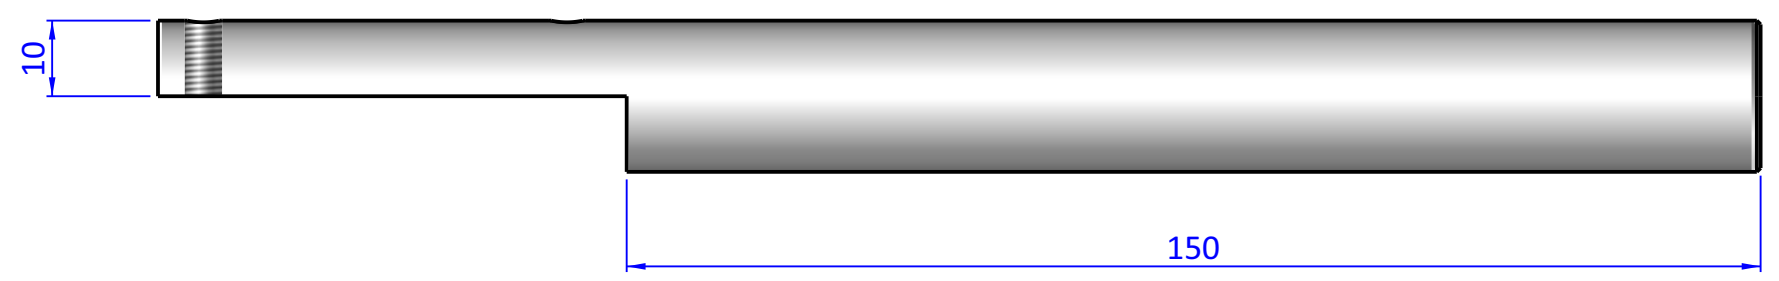

Item	Name	Q.ty
1	GAZ.32.20.150	1

THE PROPERTY OF THE DRAWING IS ESTABLISHED BY LAW. IT IS FORBIDDEN TO PRODUCE OR SHOW IT TO THIRD PART. WITHOUT A WRITTEN AGREEMENT.

Format A3
UNI 936-76

 FPS FPSERVICES AUTOMATION		DESIGNED FROM FPS Automation		REVIEW A	
		DATE 22/08/2023	WEIGHT 0,087kg		
GENERAL TOLERANCE UNI - ISO 2768 CLASSE f	DESCRIPTION CA.GAZ.32.20.60		CODE CA.GAZ.32.20.150		